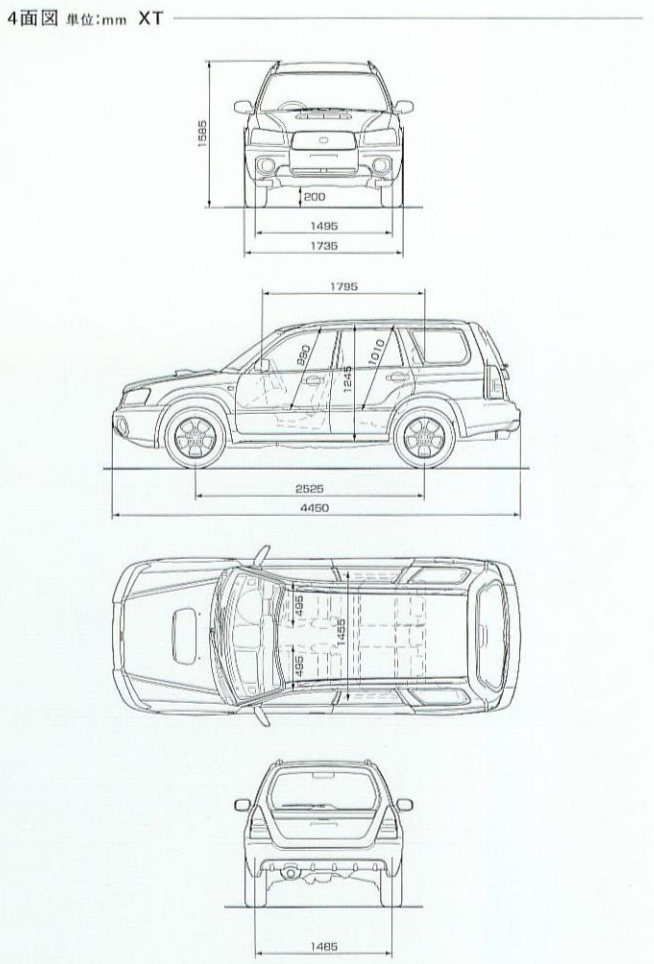

Table detailing exterior features like alloy wheels, fog lights, and roof rails for XT, X20, and X models.

Table detailing safety and security features such as ABS, airbags, and immobilizers for XT, X20, and X models.

Table detailing maintenance and warranty information for XT, X20, and X models.

注1:VDC-4WD選択時には4WD形式がVTD-4WDとなります。注2:Foresterビルトイン・DVDナビゲーションシステムを装着した場合、時計表示はモニターで行われます。

Table showing various equipment options (XT, X20) and their corresponding codes (AB, CB, LB, LD, etc.) for customer selection.

価格はメーカー希望小売価格です。消費税は含まれておりません。消費税およびその他の税金、保険料、登録等にもなう諸費用は別途申し受けます。

※価格はメーカー希望小売価格です。価格は販売店が独自に決めていますので、それぞれにお問い合わせください。

SPECIFICATION

Table with columns for vehicle type (XT, X20, X), transmission (E-4AT, 5MT), and engine details. Includes a table for engine variants.

Table detailing chassis and suspension specifications for XT, X20, and X models.

■以下のメーカー装着オプションを装着した場合、次のように諸元値が変わります。(注1)室内高:ガラスサンルーフ装着車は...

Table detailing engine specifications and performance metrics for XT, X20, and X models.

Table detailing transmission and gear specifications for XT, X20, and X models.

■E-4AT=7ポジション電子制御4速オートマチック。5MT=5速マニュアルトランスミッション。D/R=デュアルレンジ。

SUBARU LIFE section containing a warranty section (安心の保証システム), SUBARU CARD benefits, and contact information.

低公害自動車・低燃費自動車は、自動車取得税・自動車税が軽減されます。フォレスターは低燃費・低公害車の普及促進税制適合車です。

SUBARU logo and text describing the brand and model.

フォレスターは、「森に住む人」「森を育む人」の意味を持つ英語。新しい時代のライフスタイルを演出するクルマにふさわしい「爽やかな走り」と「自然の調和」をイメージしてネーミングしました。

お問い合わせ (Contact information) section for Subaru Forester.