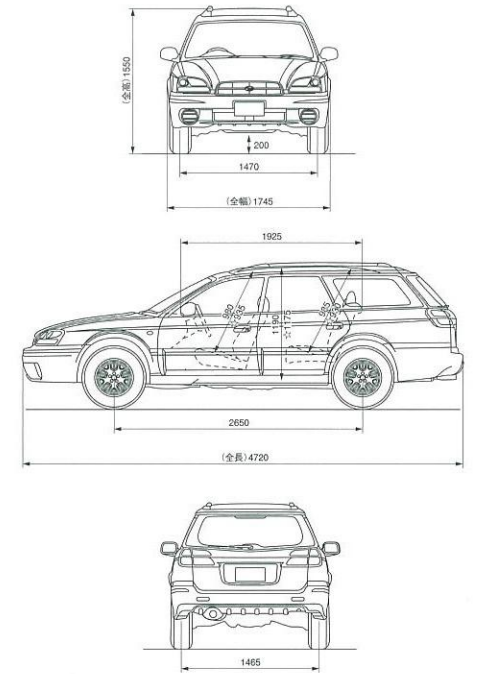

3面図 単位:mm

ランカスター6
☆はタンDEMサンルーフ付の値

低公害自動車・低燃費自動車は、自動車取得税・自動車税が軽減されます。
*印の車両(車両重量1520kg以上)は、低燃費・低公害車の普及促進税制適合車です。ご購入時に「自動車取得税」の軽減措置が受けられます(平成15年3月31日まで)。また、ご購入の翌年度から自動車税の軽減措置が受けられます。詳しくは販売店にお問い合わせください。

サブとは、別名「六連星(むつらぼし)」とも呼ばれる星団の名前で、純粋な日本語です。この星団は牡牛座に属し、プレアデス星団(Pleiades)の名でも知られています。スバルのマークは、これをデザインしたものです。なお、自動車の名前に和名を使ったのはスバルが最初です。

お問い合わせは

「ランカスター」の由来:イギリス、イングランド北部、ランカシャー州北西部の都市で、風光明媚な土地柄として有名。「LAN」は「活動的な」、「CASTER」は「轡」を表すケルト語。アクティブなライフスタイルに最適なパートナーの意を込めてネーミングしました。